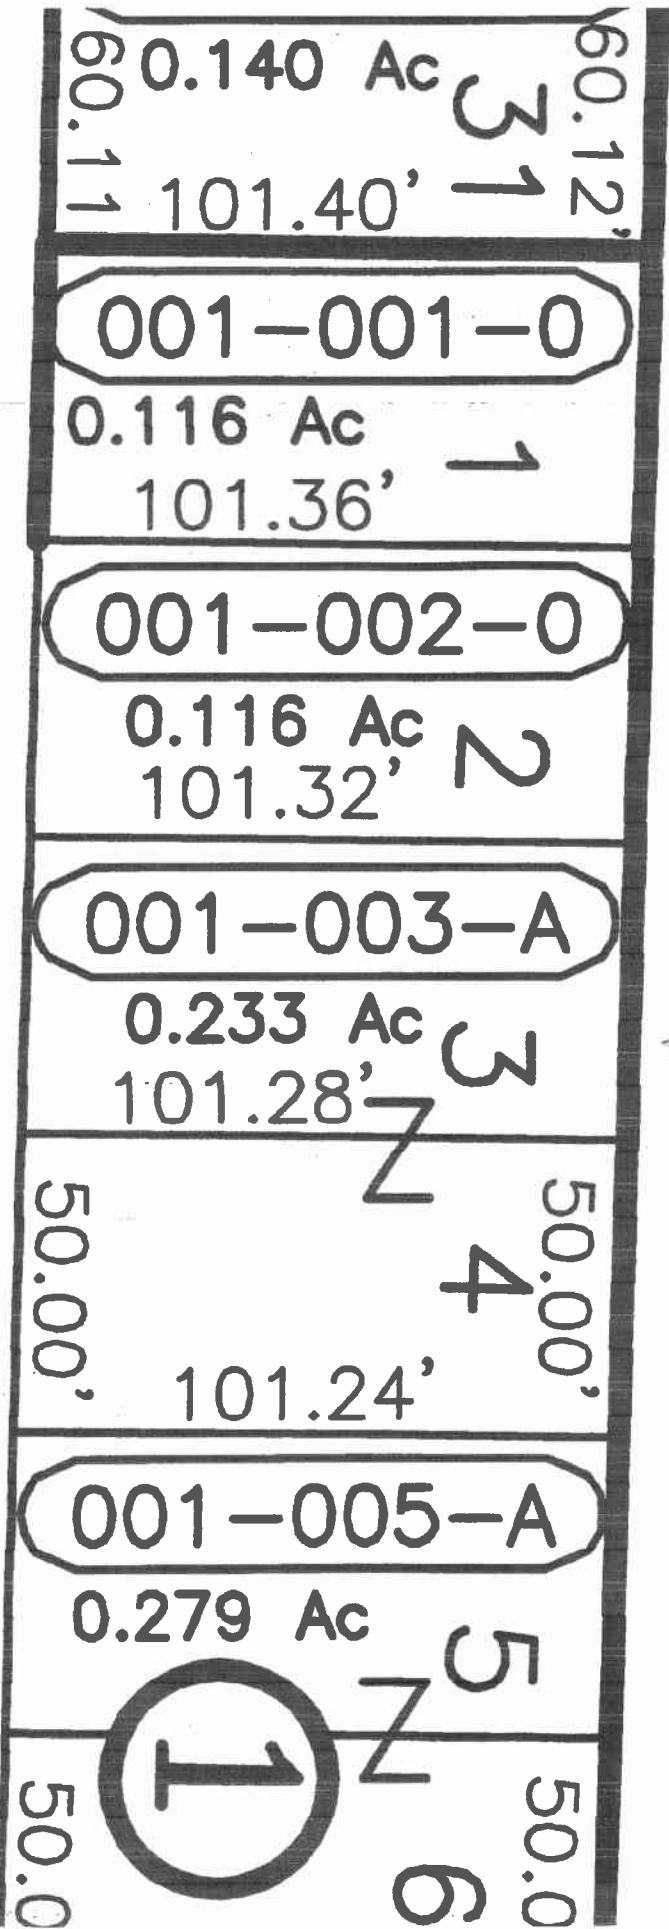

geoAdvantage
www.sentrydynamics.com 208.777.1252

HUDLOW DR

This sketch is furnished without charge solely for the purpose of assisting in locating said premises and the company assumes no liability for inaccuracies therein.