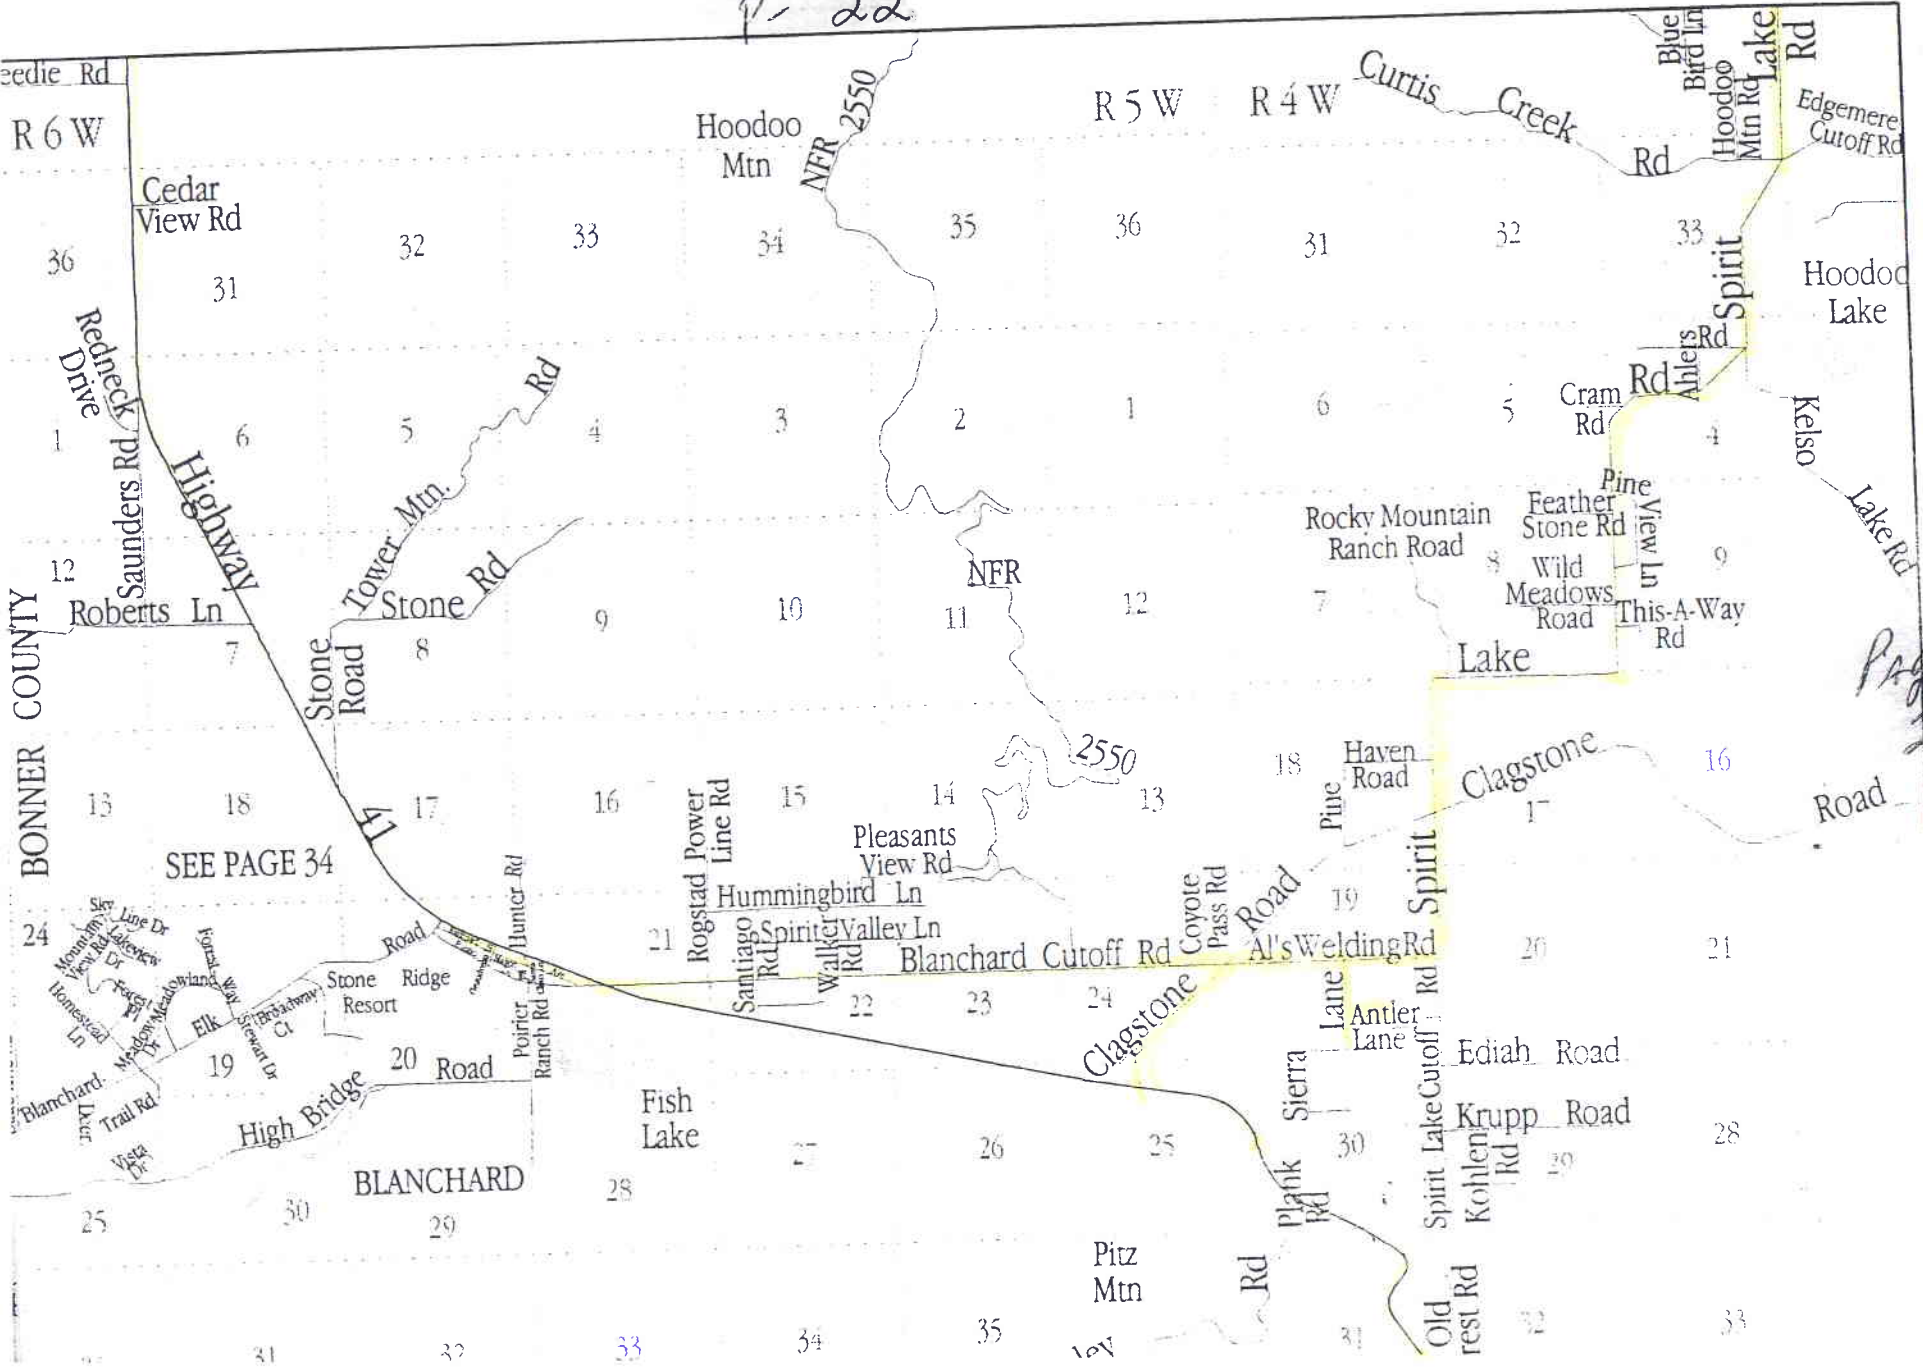

Printer Friendly

Other Maps: Contours/Topo

Sentry Dynamics, Inc. 721 Lochsa Suite 16 Post Falls, ID 83854 208.777.1252 [www.digitshare.org](http://www.digitshare.org)

Sentry Dynamics, Inc. and its customers make no representations, warranties or conditions, express or implied, as to the accuracy or completeness of information contained in this report.

P- 22

Page 28

ALSWELDING, S TO SIERRA LN